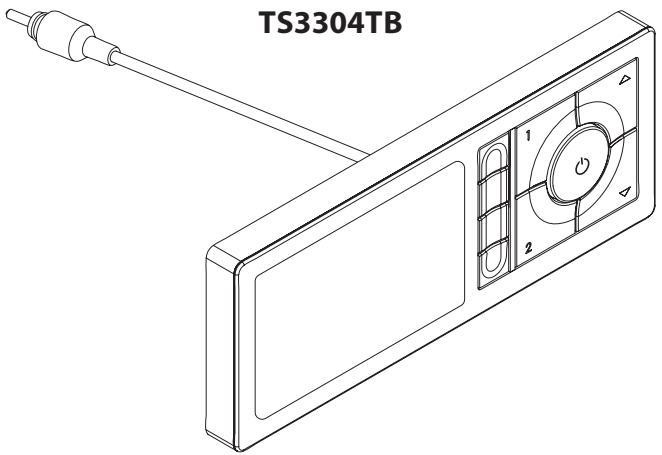

Buy it for looks. Buy it for life.®

Illustrated Parts

■ Order by Part Number

■ Use TS3302TB with S3102 valve
Use TS3304TB with S3104 valve

U by Moen™ Digital Shower Controller		
MODEL	FINISH	OUTLETS
TS3302TB	Terra Beige	2
TS3304TB	Terra Beige	4