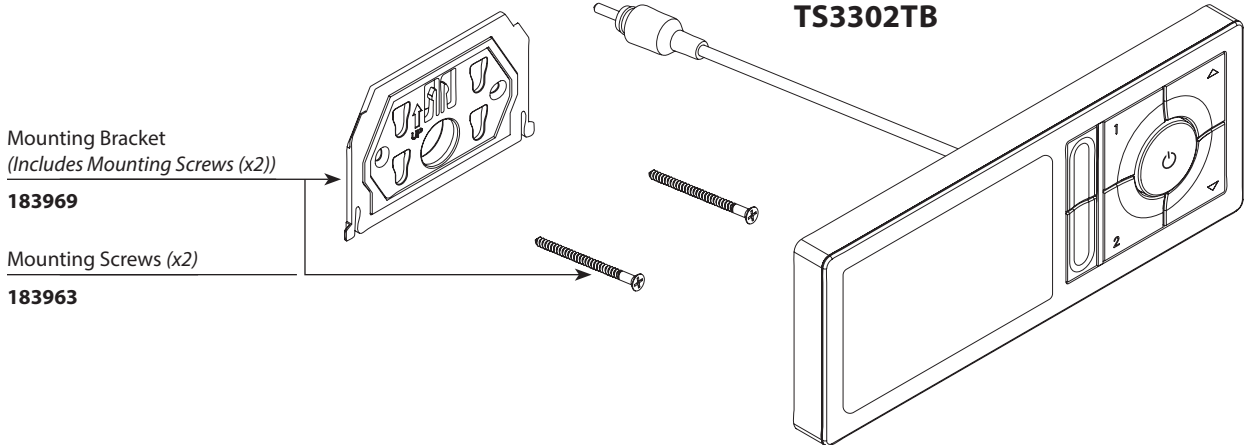

Buy it for looks. Buy it for life.®

Illustrated Parts

■ Order by Part Number

■ Use TS3302TB with S3102 valve
Use TS3304TB with S3104 valve

U by Moen™ Digital Shower Controller		
MODEL	FINISH	OUTLETS
TS3302TB	Terra Beige	2
TS3304TB	Terra Beige	4